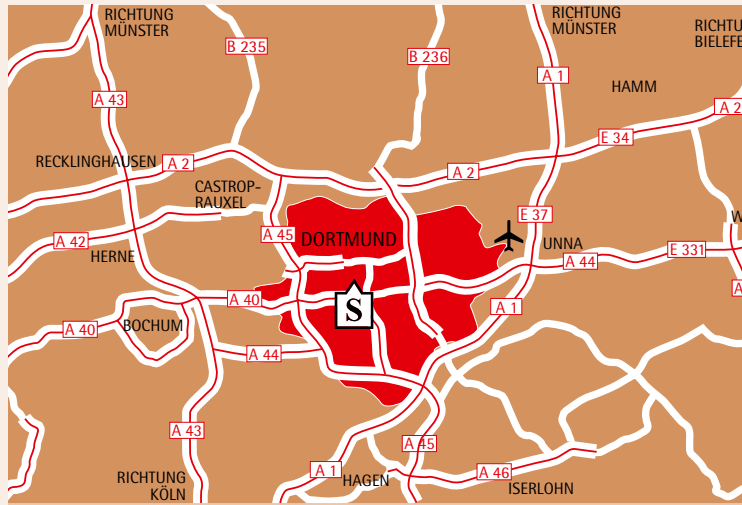

For those seeking some physical balance, work out or relax in Spa World with sauna, steam room and gym, or the Westfalenpark only 2 km away.

LAGEPLAN.

LOCATION MAP.

LAGE

Kongresszentrum Westfalenhallen	0,5 km
Signal-Iduna-Park	0,7 km
Kreuzviertel	1 km
Westfalenpark	2 km
Stadtzentrum	2,5 km
Hauptbahnhof	3 km
Autobahn (A 45)	4,5 km
Autobahn (A 2)	9 km
Flughafen (Dortmund)	15 km
Autobahn (A1)	15,5 km

LOCATION

Congress Center Westfalenhallen	0,5 km
Signal-Iduna-Park	0,7 km
Kreuzviertel district	1 km
Westfalenpark	2 km
City centre	2,5 km
Main railway station	3 km
Motorway (A 45)	4,5 km
Motorway (A 2)	9 km
Airport (Dortmund)	15 km
Motorway (A1)	15,5 km